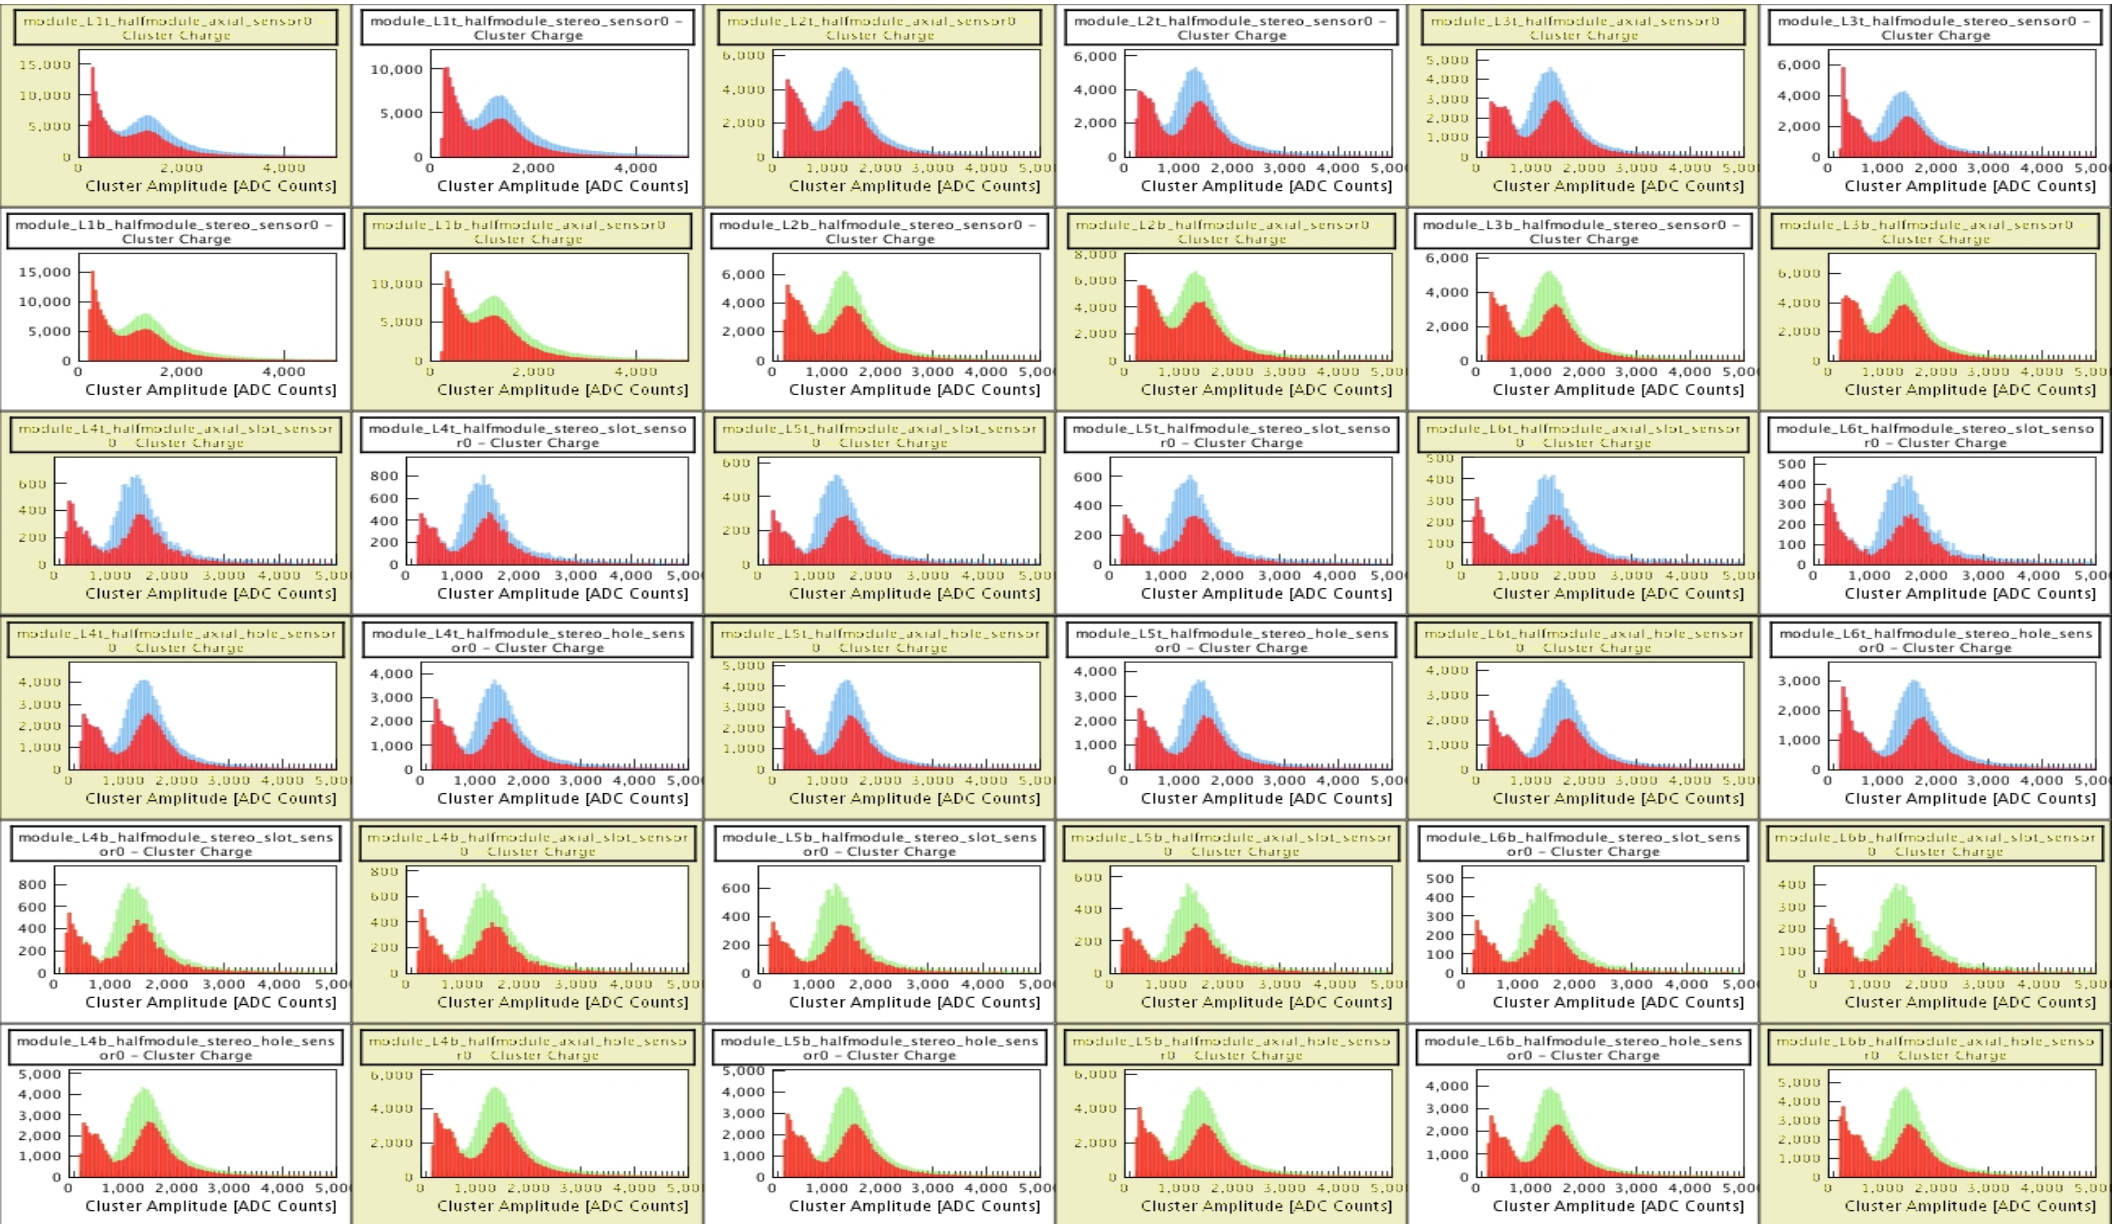

Created: Mon May 18 01:03:50 EDT 2015

Run Number: 5795

Started: Wed Dec 31 19:00:00 EST 1969

Ended: null

Length: 0 seconds

Total Events: 0

Elapsed Time: 953

Events Processed: 59745

Raw hits per sensor

Cluster Time

SVT-trigger timing by phase

First sample distributions (pedestal shifts)

Occupancy

Max Sample Number

Cluster Amplitude

Number of layers hit

Raw hit counts/Event

SVT-trigger timing top-bottom