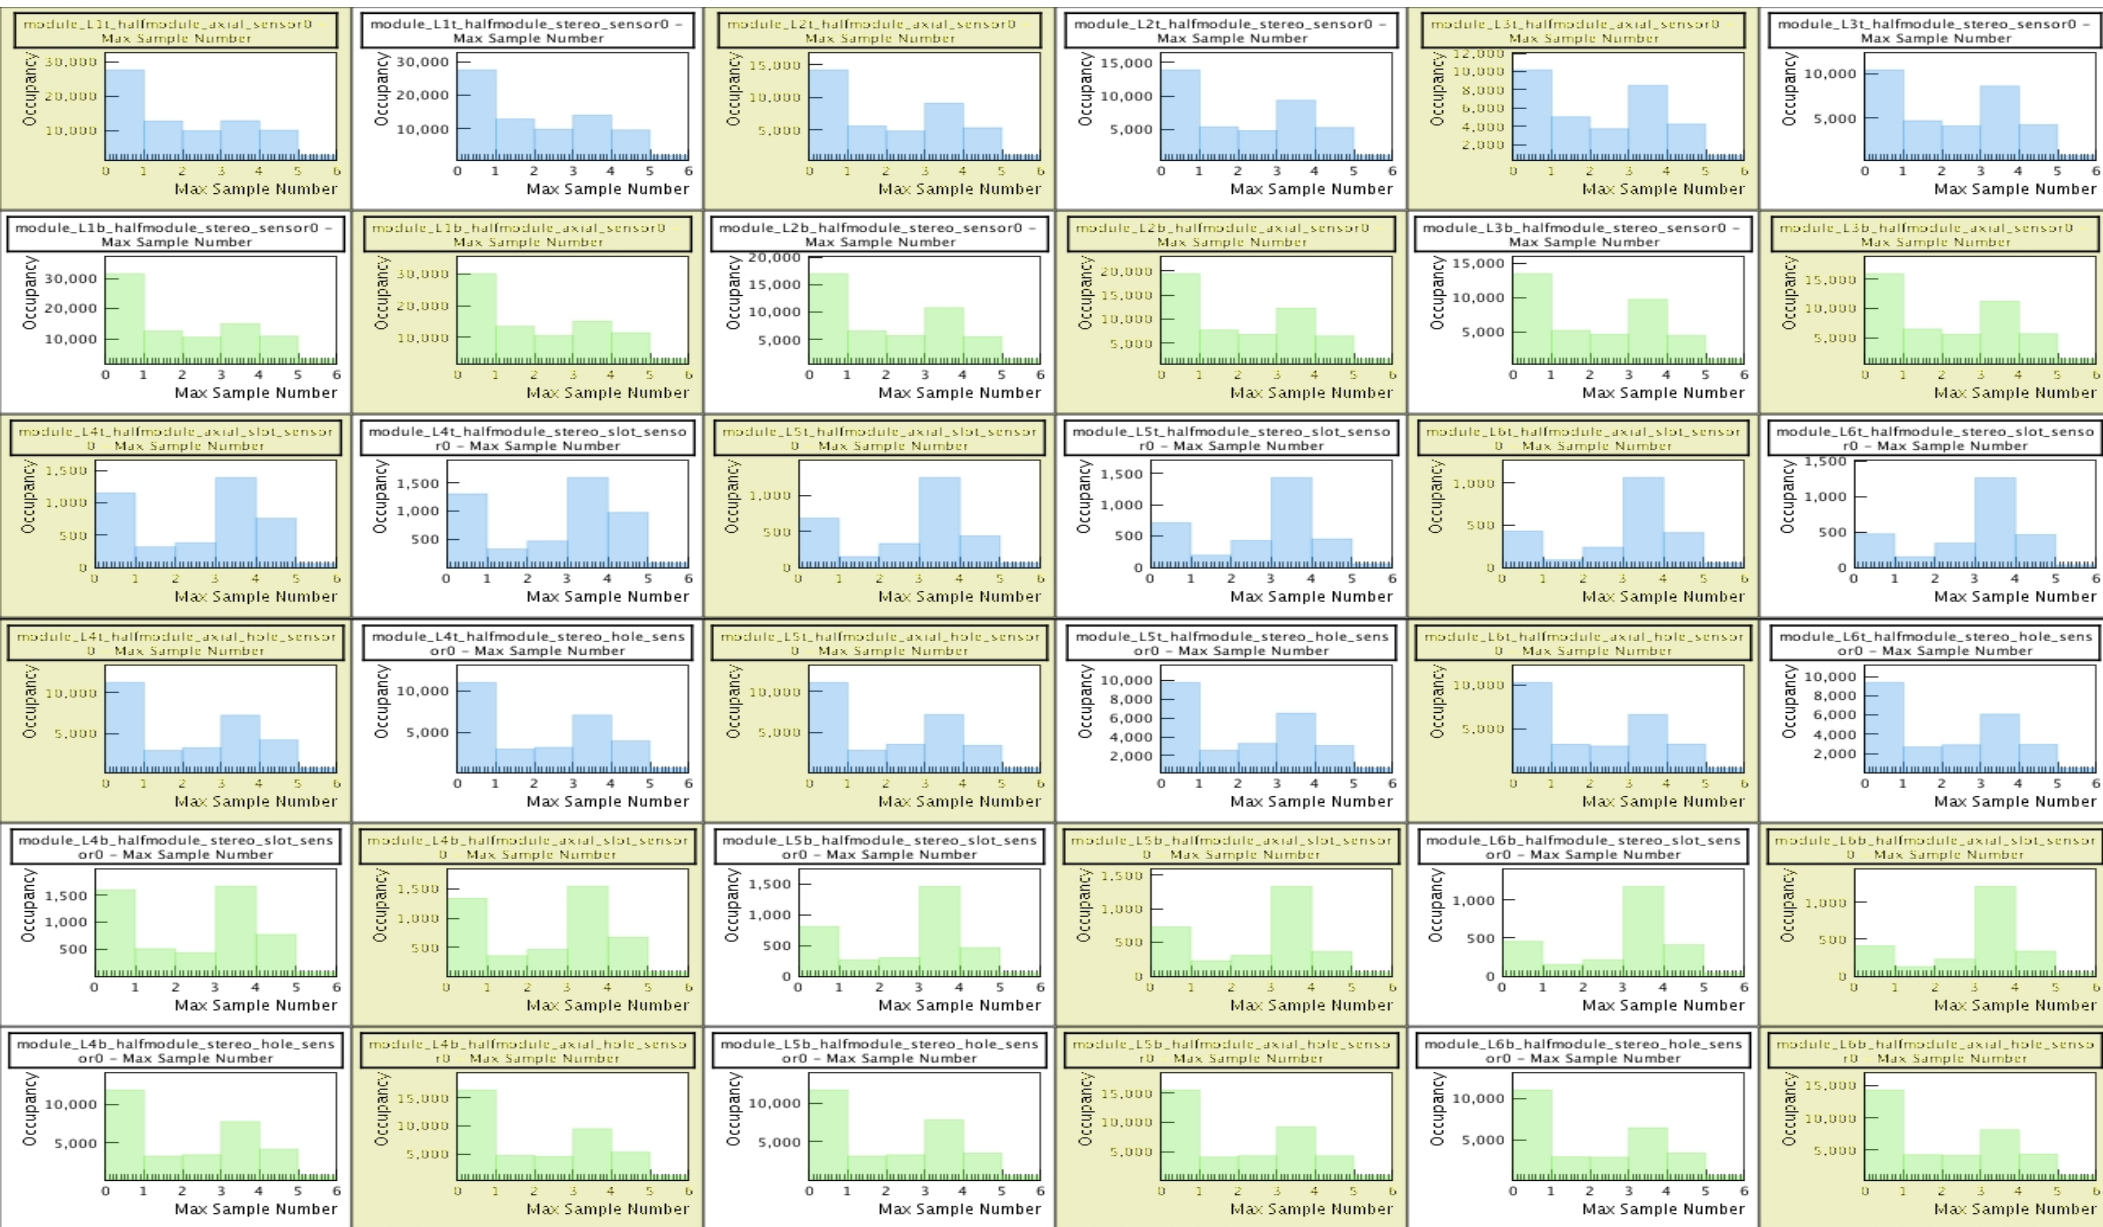

Created: Mon May 18 01:03:50 EDT 2015

Run Number: 5795

Started: Wed Dec 31 19:00:00 EST 1969

Ended: null

Length: 0 seconds

Total Events: 0

Elapsed Time: 953

Events Processed: 59745

Raw hits per sensor

Cluster Time

SVT-trigger timing by phase

First sample distributions (pedestal shifts)

Occupancy

Max Sample Number

Cluster Amplitude

Number of layers hit

Raw hit counts/Event

SVT-trigger timing top-bottom