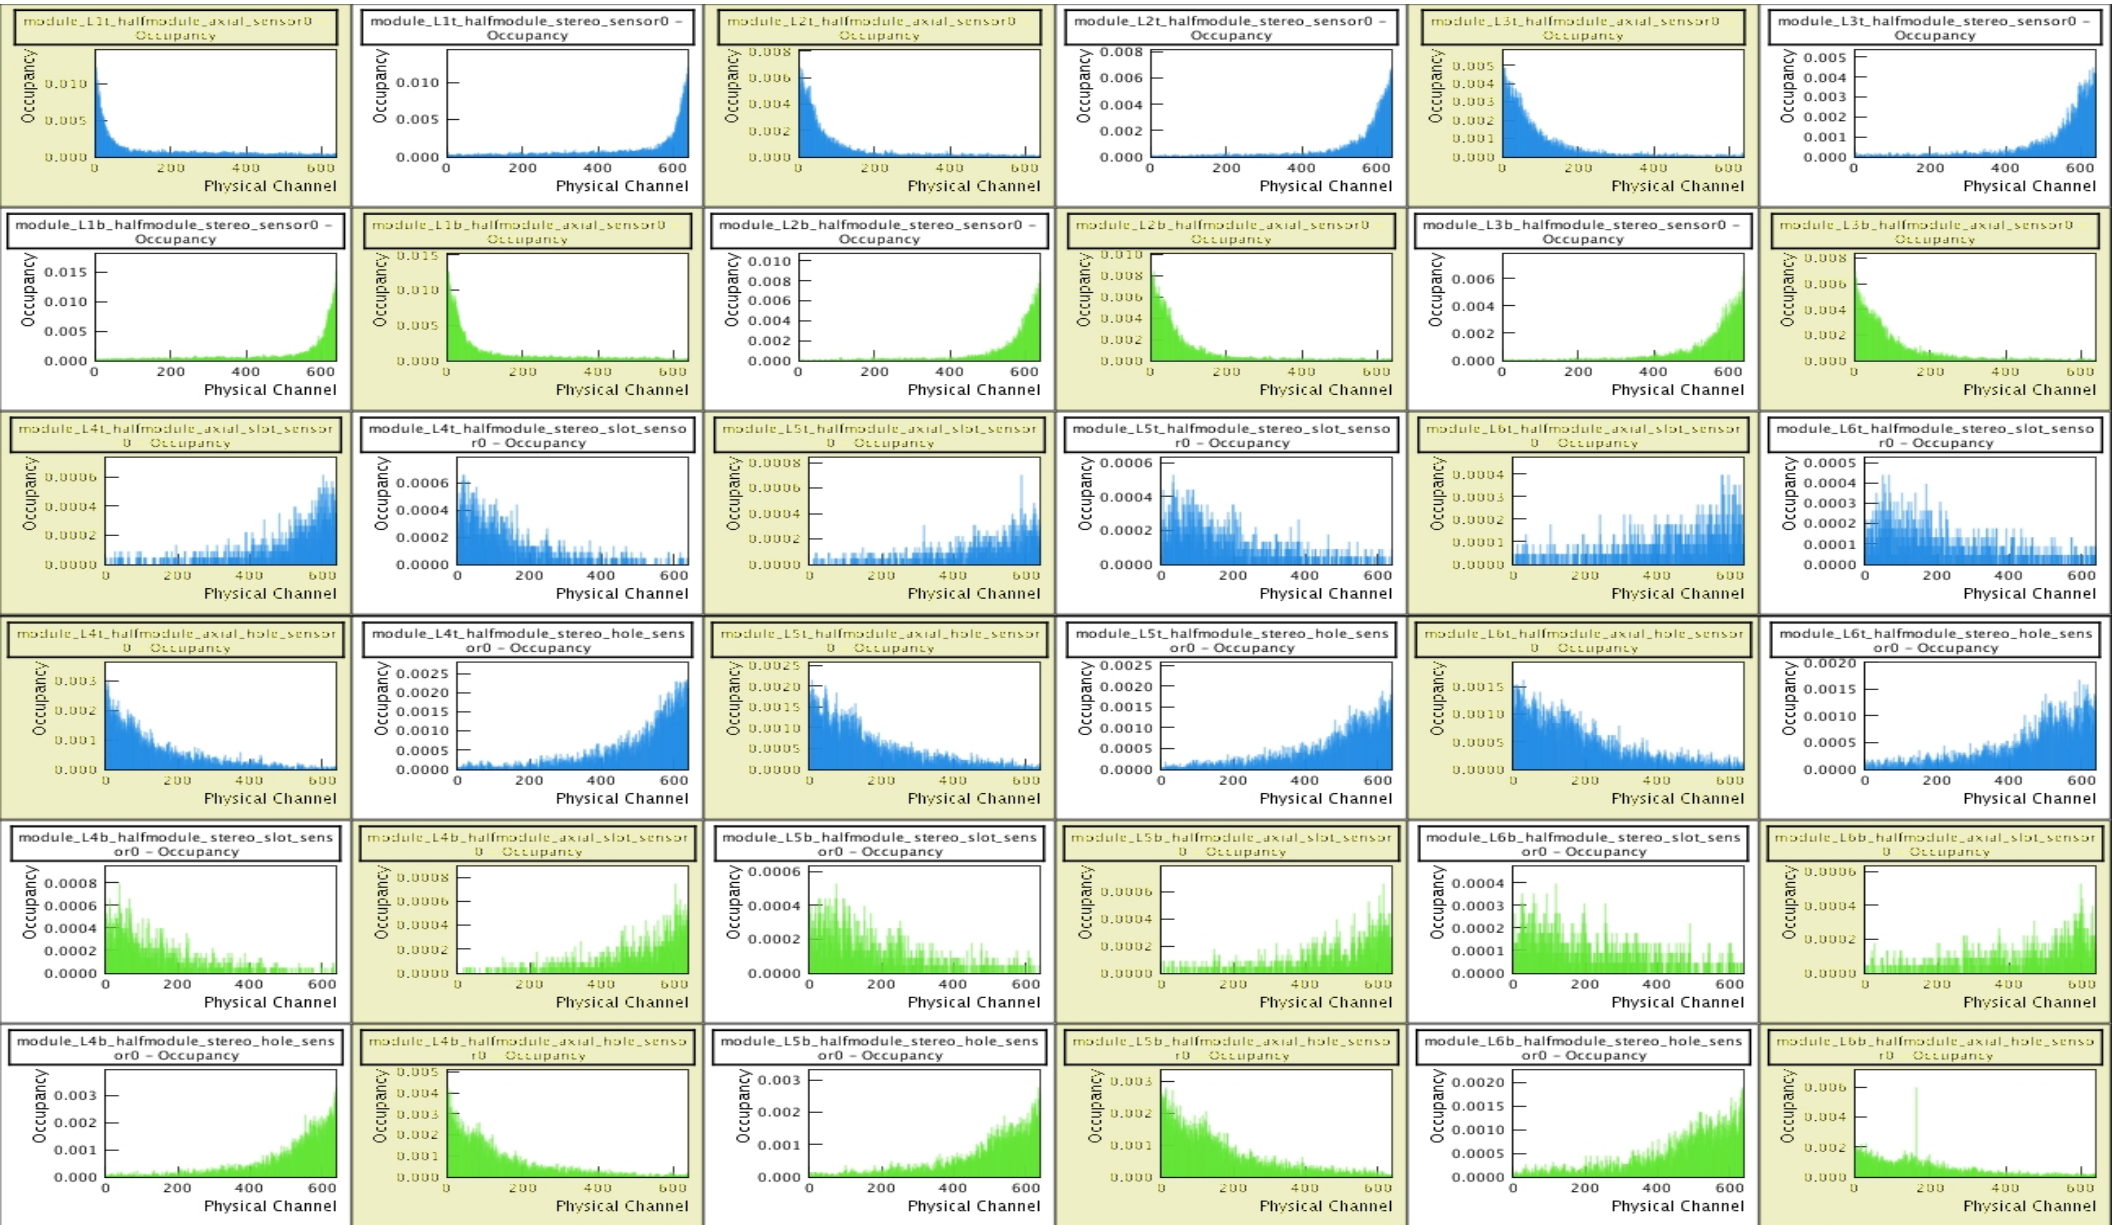

Created: Mon May 18 01:03:50 EDT 2015

Run Number: 5795

Started: Wed Dec 31 19:00:00 EST 1969

Ended: null

Length: 0 seconds

Total Events: 0

Elapsed Time: 953

Events Processed: 59745

Raw hits per sensor

Cluster Time

SVT-trigger timing by phase

First sample distributions (pedestal shifts)

Occupancy

Max Sample Number

Cluster Amplitude

Number of layers hit

Raw hit counts/Event

SVT-trigger timing top-bottom