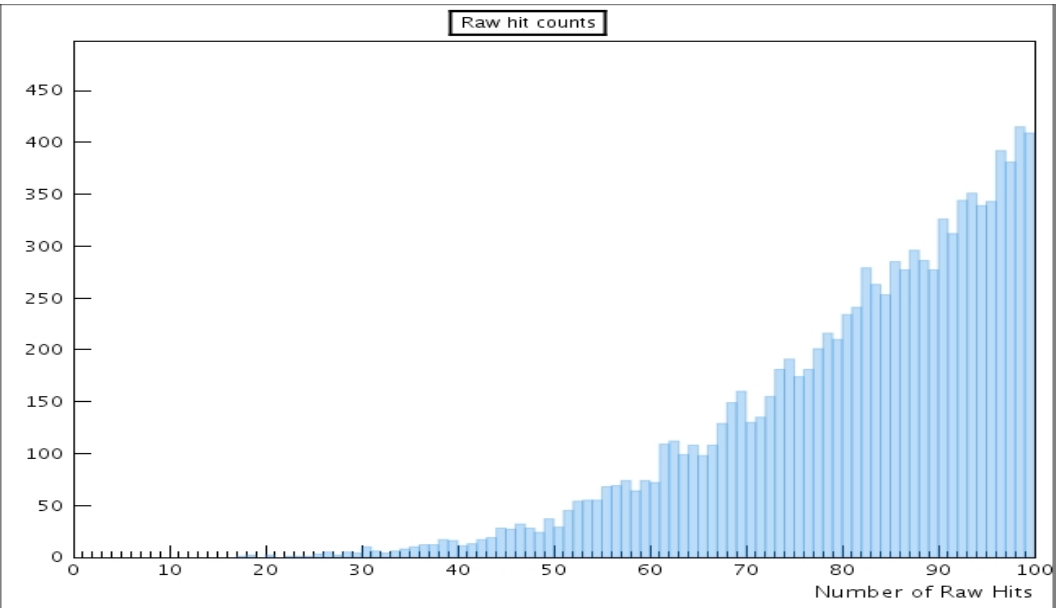

Created: Mon May 18 01:03:50 EDT 2015

Run Number: 5795

Started: Wed Dec 31 19:00:00 EST 1969

Ended: null

Length: 0 seconds

Total Events: 0

Elapsed Time: 953

Events Processed: 59745

Raw hits per sensor

Cluster Time

SVT-trigger timing by phase

First sample distributions (pedestal shifts)

Occupancy

Max Sample Number

Cluster Amplitude

Number of layers hit

Raw hit counts/Event

SVT-trigger timing top-bottom