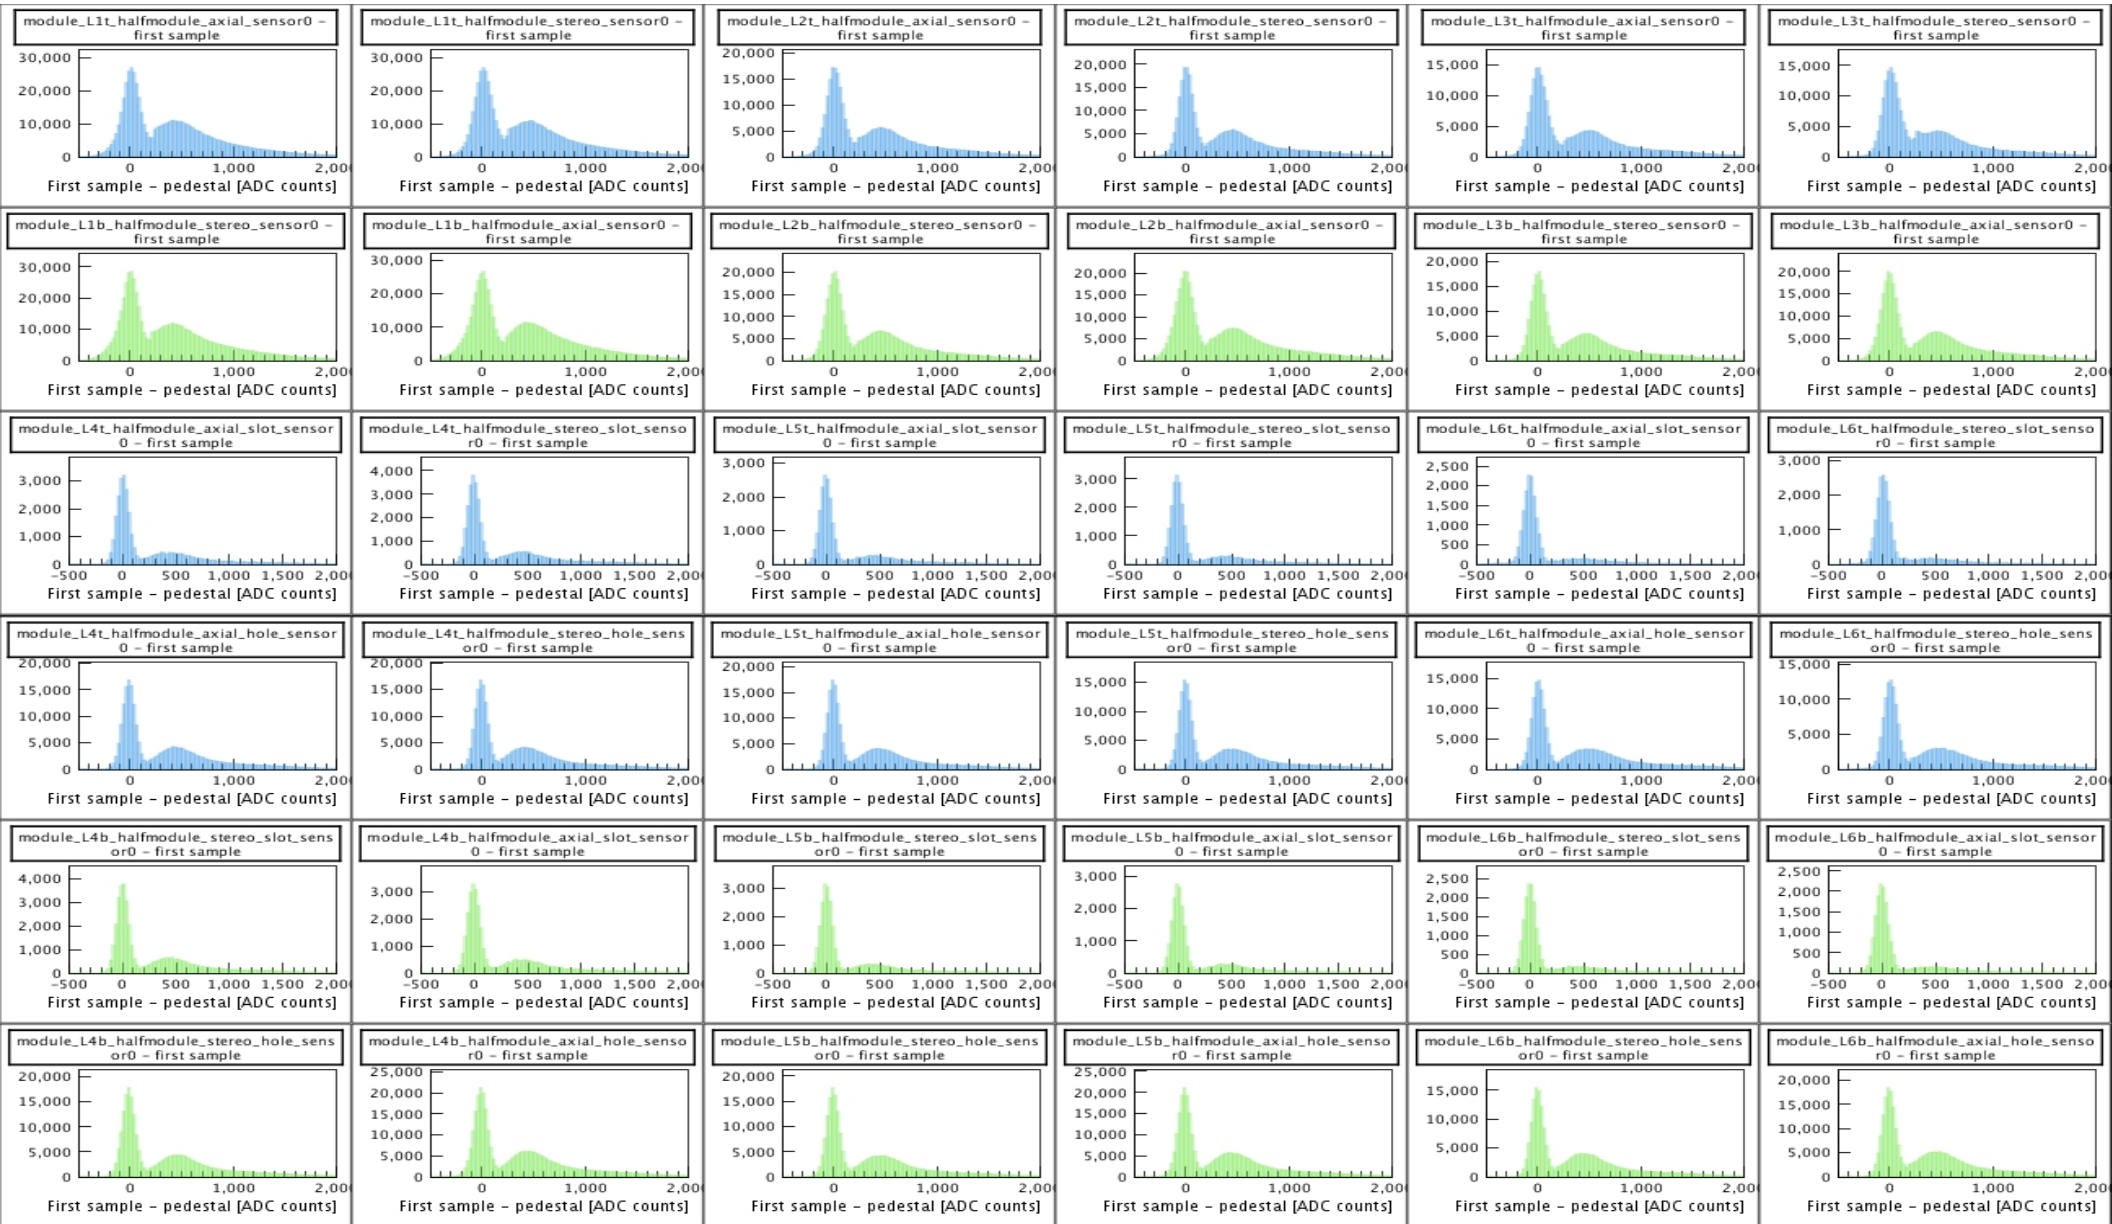

Created: Mon May 18 01:03:50 EDT 2015

Run Number: 5795

Started: Wed Dec 31 19:00:00 EST 1969

Ended: null

Length: 0 seconds

Total Events: 0

Elapsed Time: 953

Events Processed: 59745

Raw hits per sensor

Cluster Time

SVT-trigger timing by phase

First sample distributions (pedestal shifts)

Occupancy

Max Sample Number

Cluster Amplitude

Number of layers hit

Raw hit counts/Event

SVT-trigger timing top-bottom