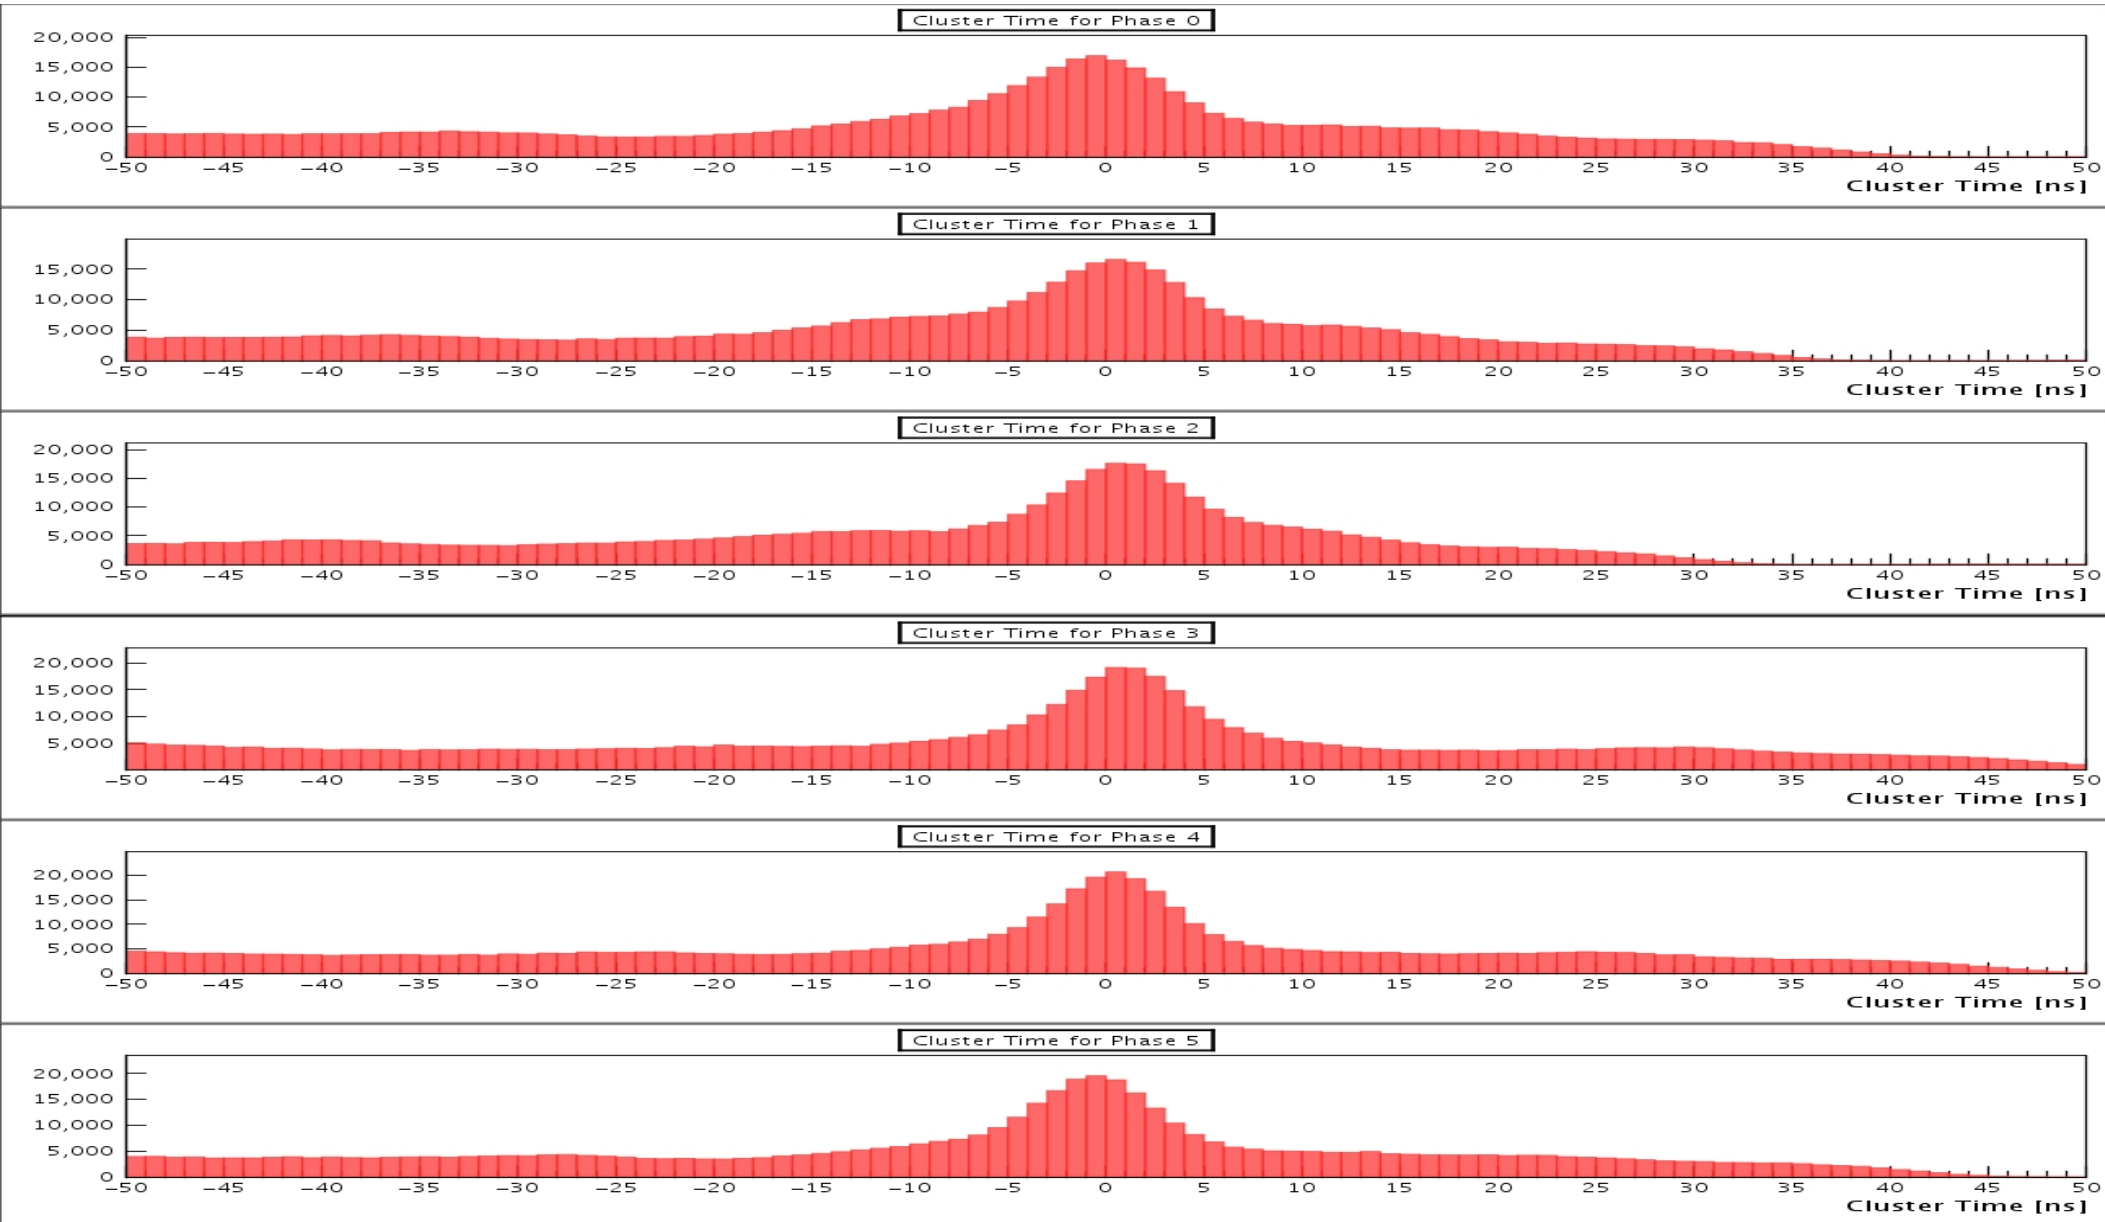

Created: Mon May 18 01:03:50 EDT 2015

Run Number: 5795

Started: Wed Dec 31 19:00:00 EST 1969

Ended: null

Length: 0 seconds

Total Events: 0

Elapsed Time: 953

Events Processed: 59745

Raw hits per sensor

Cluster Time

SVT-trigger timing by phase

First sample distributions (pedestal shifts)

Occupancy

Max Sample Number

Cluster Amplitude

Number of layers hit

Raw hit counts/Event

SVT-trigger timing top-bottom