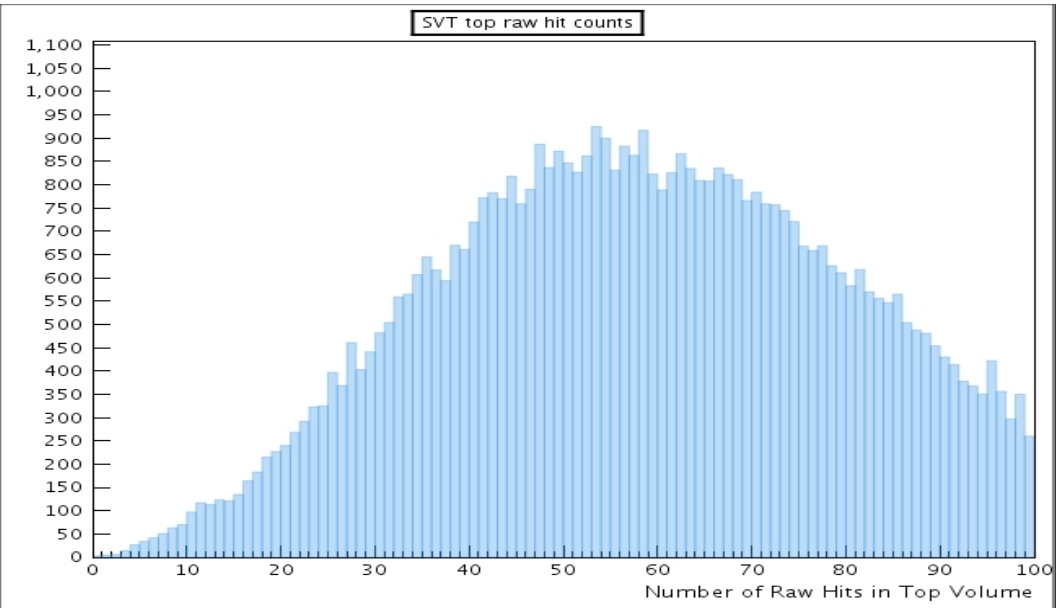

Created: Mon May 18 01:03:50 EDT 2015

Run Number: 5795

Started: Wed Dec 31 19:00:00 EST 1969

Ended: null

Length: 0 seconds

Total Events: 0

Elapsed Time: 953

Events Processed: 59745

Raw hits per sensor

Cluster Time

SVT-trigger timing by phase

First sample distributions (pedestal shifts)

Occupancy

Max Sample Number

Cluster Amplitude

Number of layers hit

Raw hit counts/Event

SVT-trigger timing top-bottom