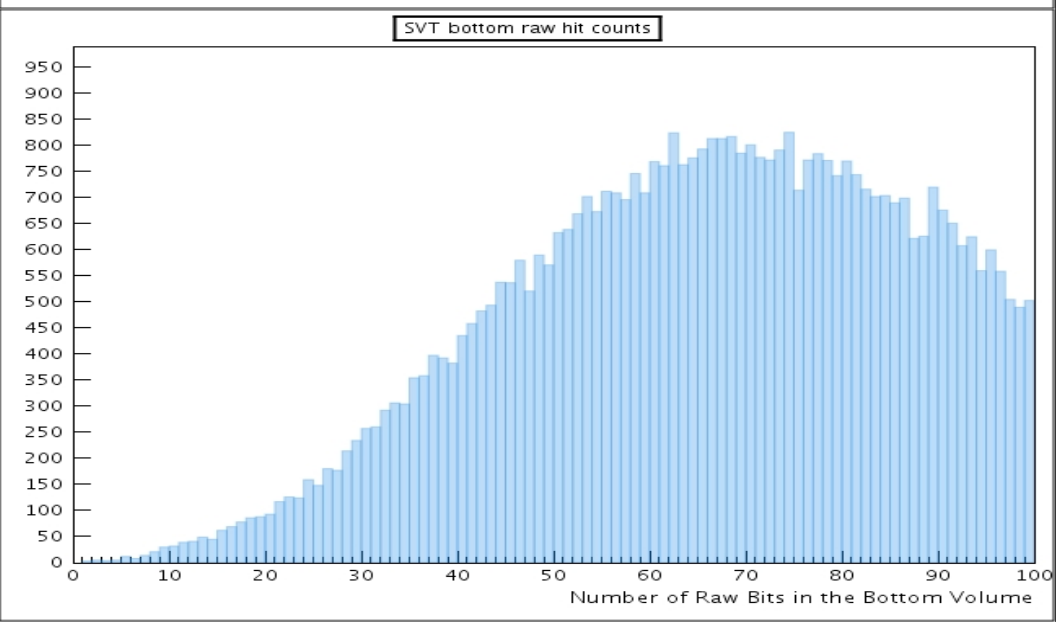

Raw hits per sensor

Cluster Time

SVT-trigger timing by phase

First sample distributions (pedestal shifts)

Occupancy

Max Sample Number

Cluster Amplitude

Number of layers hit

Raw hit counts/Event

SVT-trigger timing top-bottom