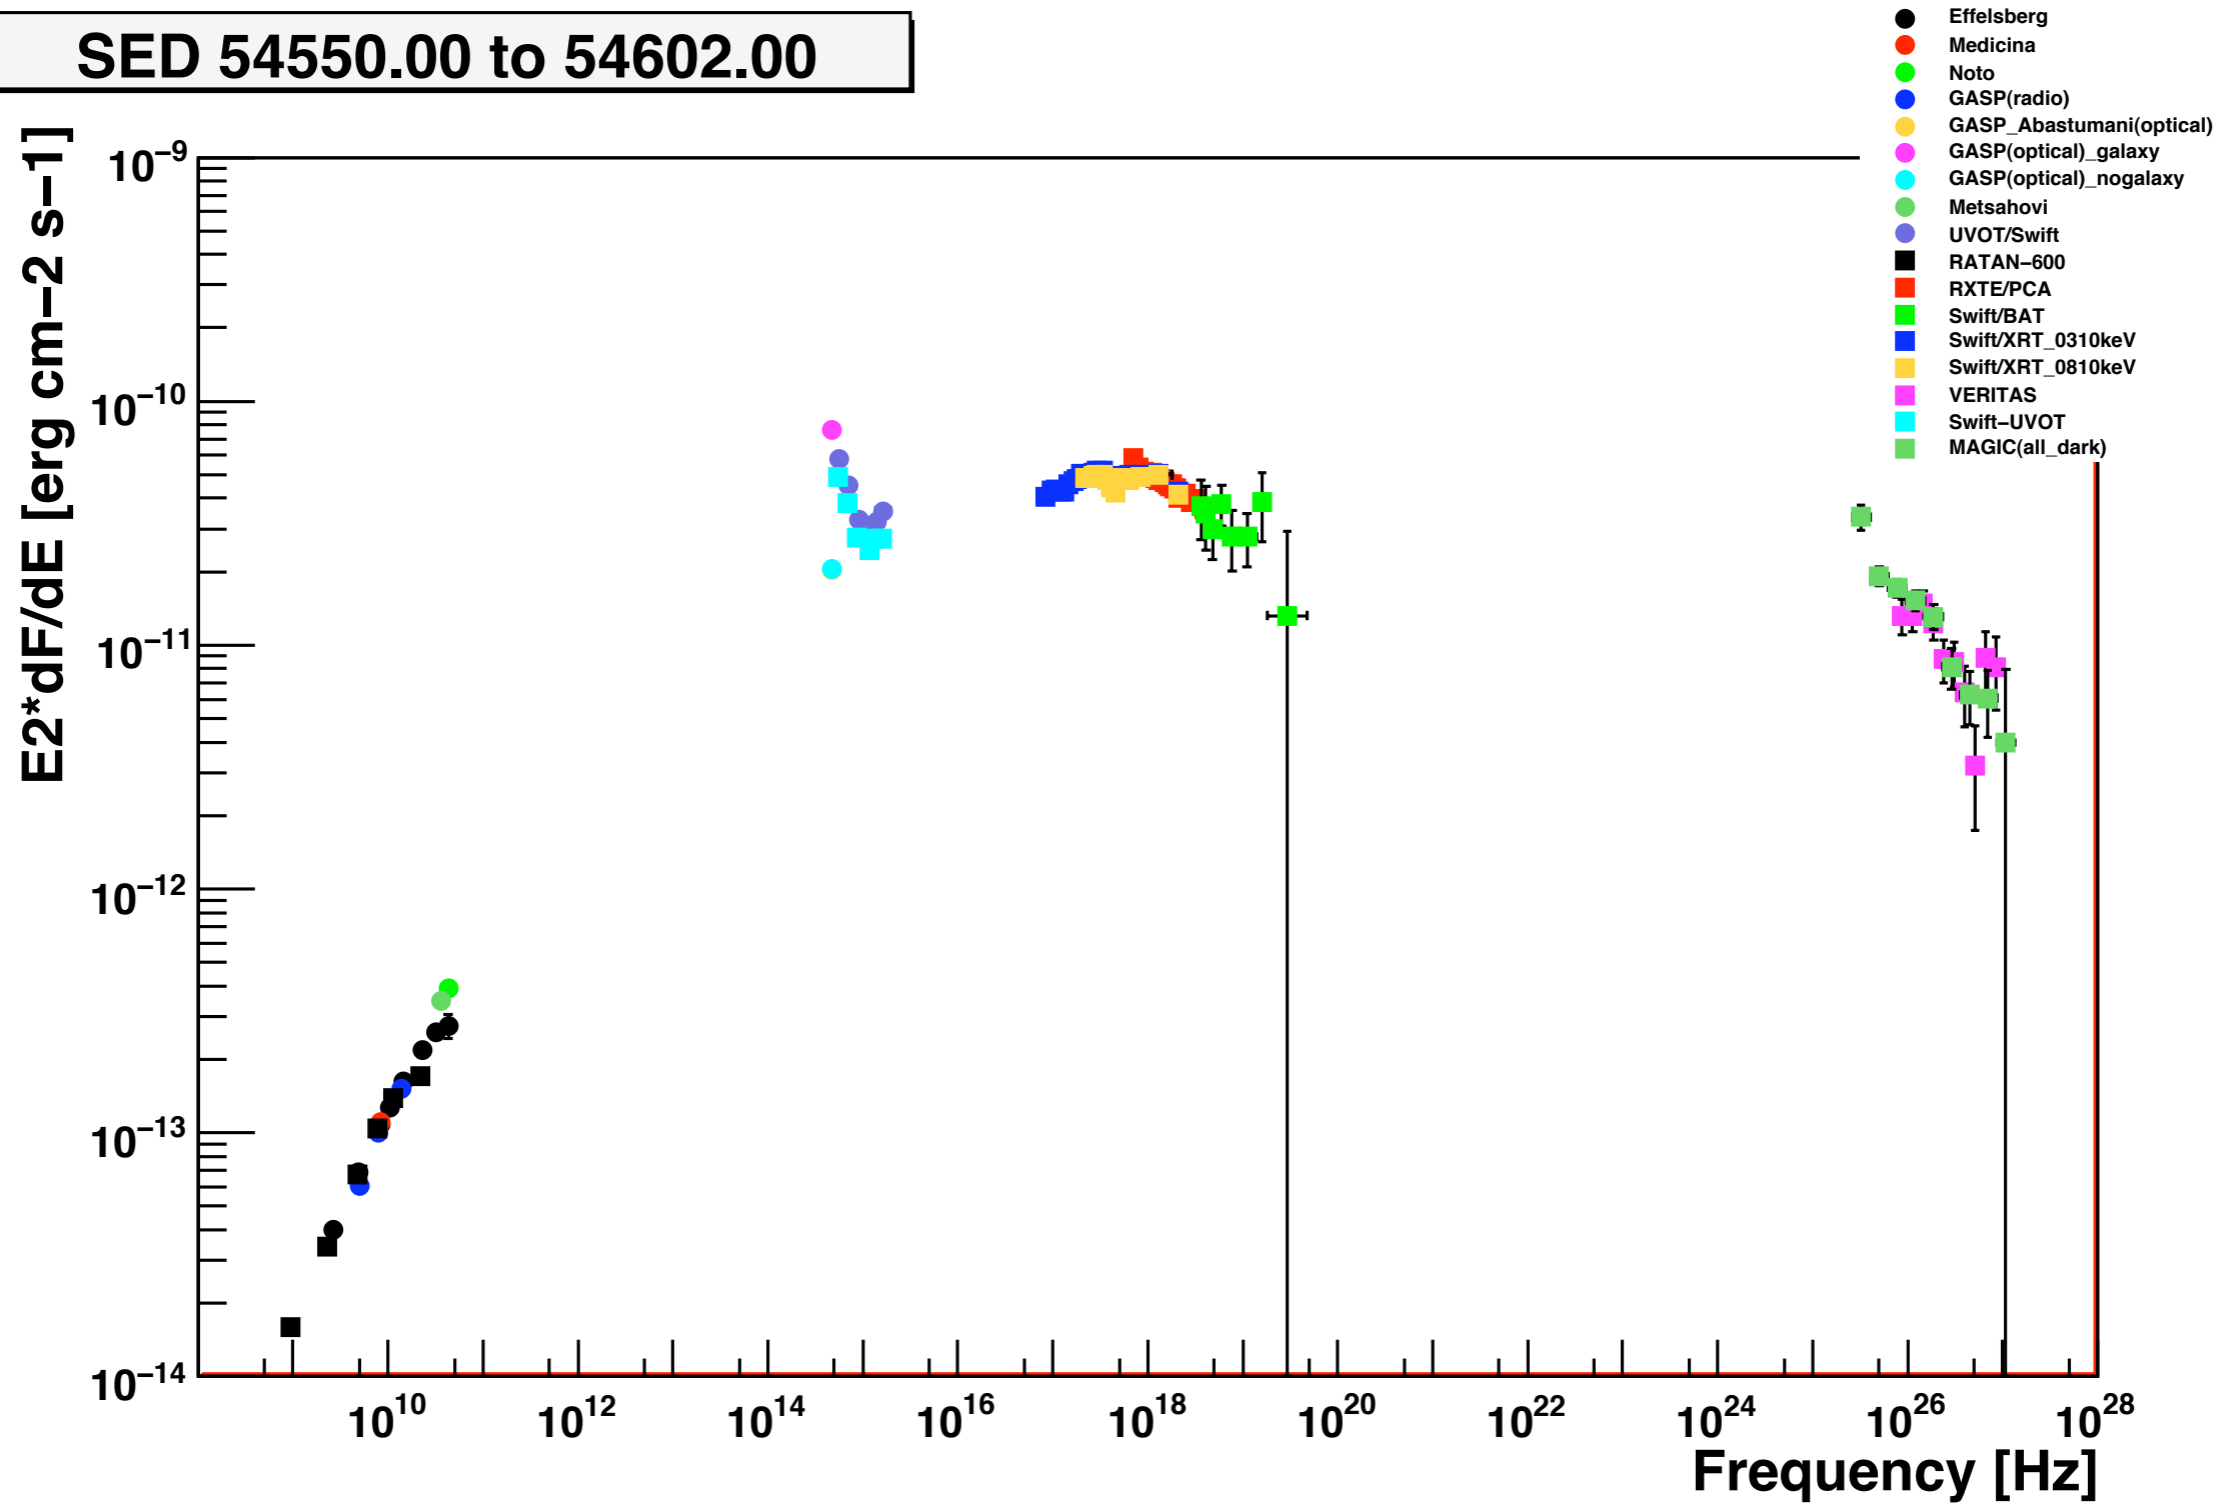

Mrk501 2008 MW SED update

Diego Tescaro <diegot@ifae.es>
David Paneque <paneque@slac.stanford.edu>

EVO meeting - May 8th 2009

SED 54550.00 to 54602.00

BAT + RATAN-600

SED 54550.00 to 54560.00

SED 54560.00 to 54574.00

SED 54574.00 to 54602.00