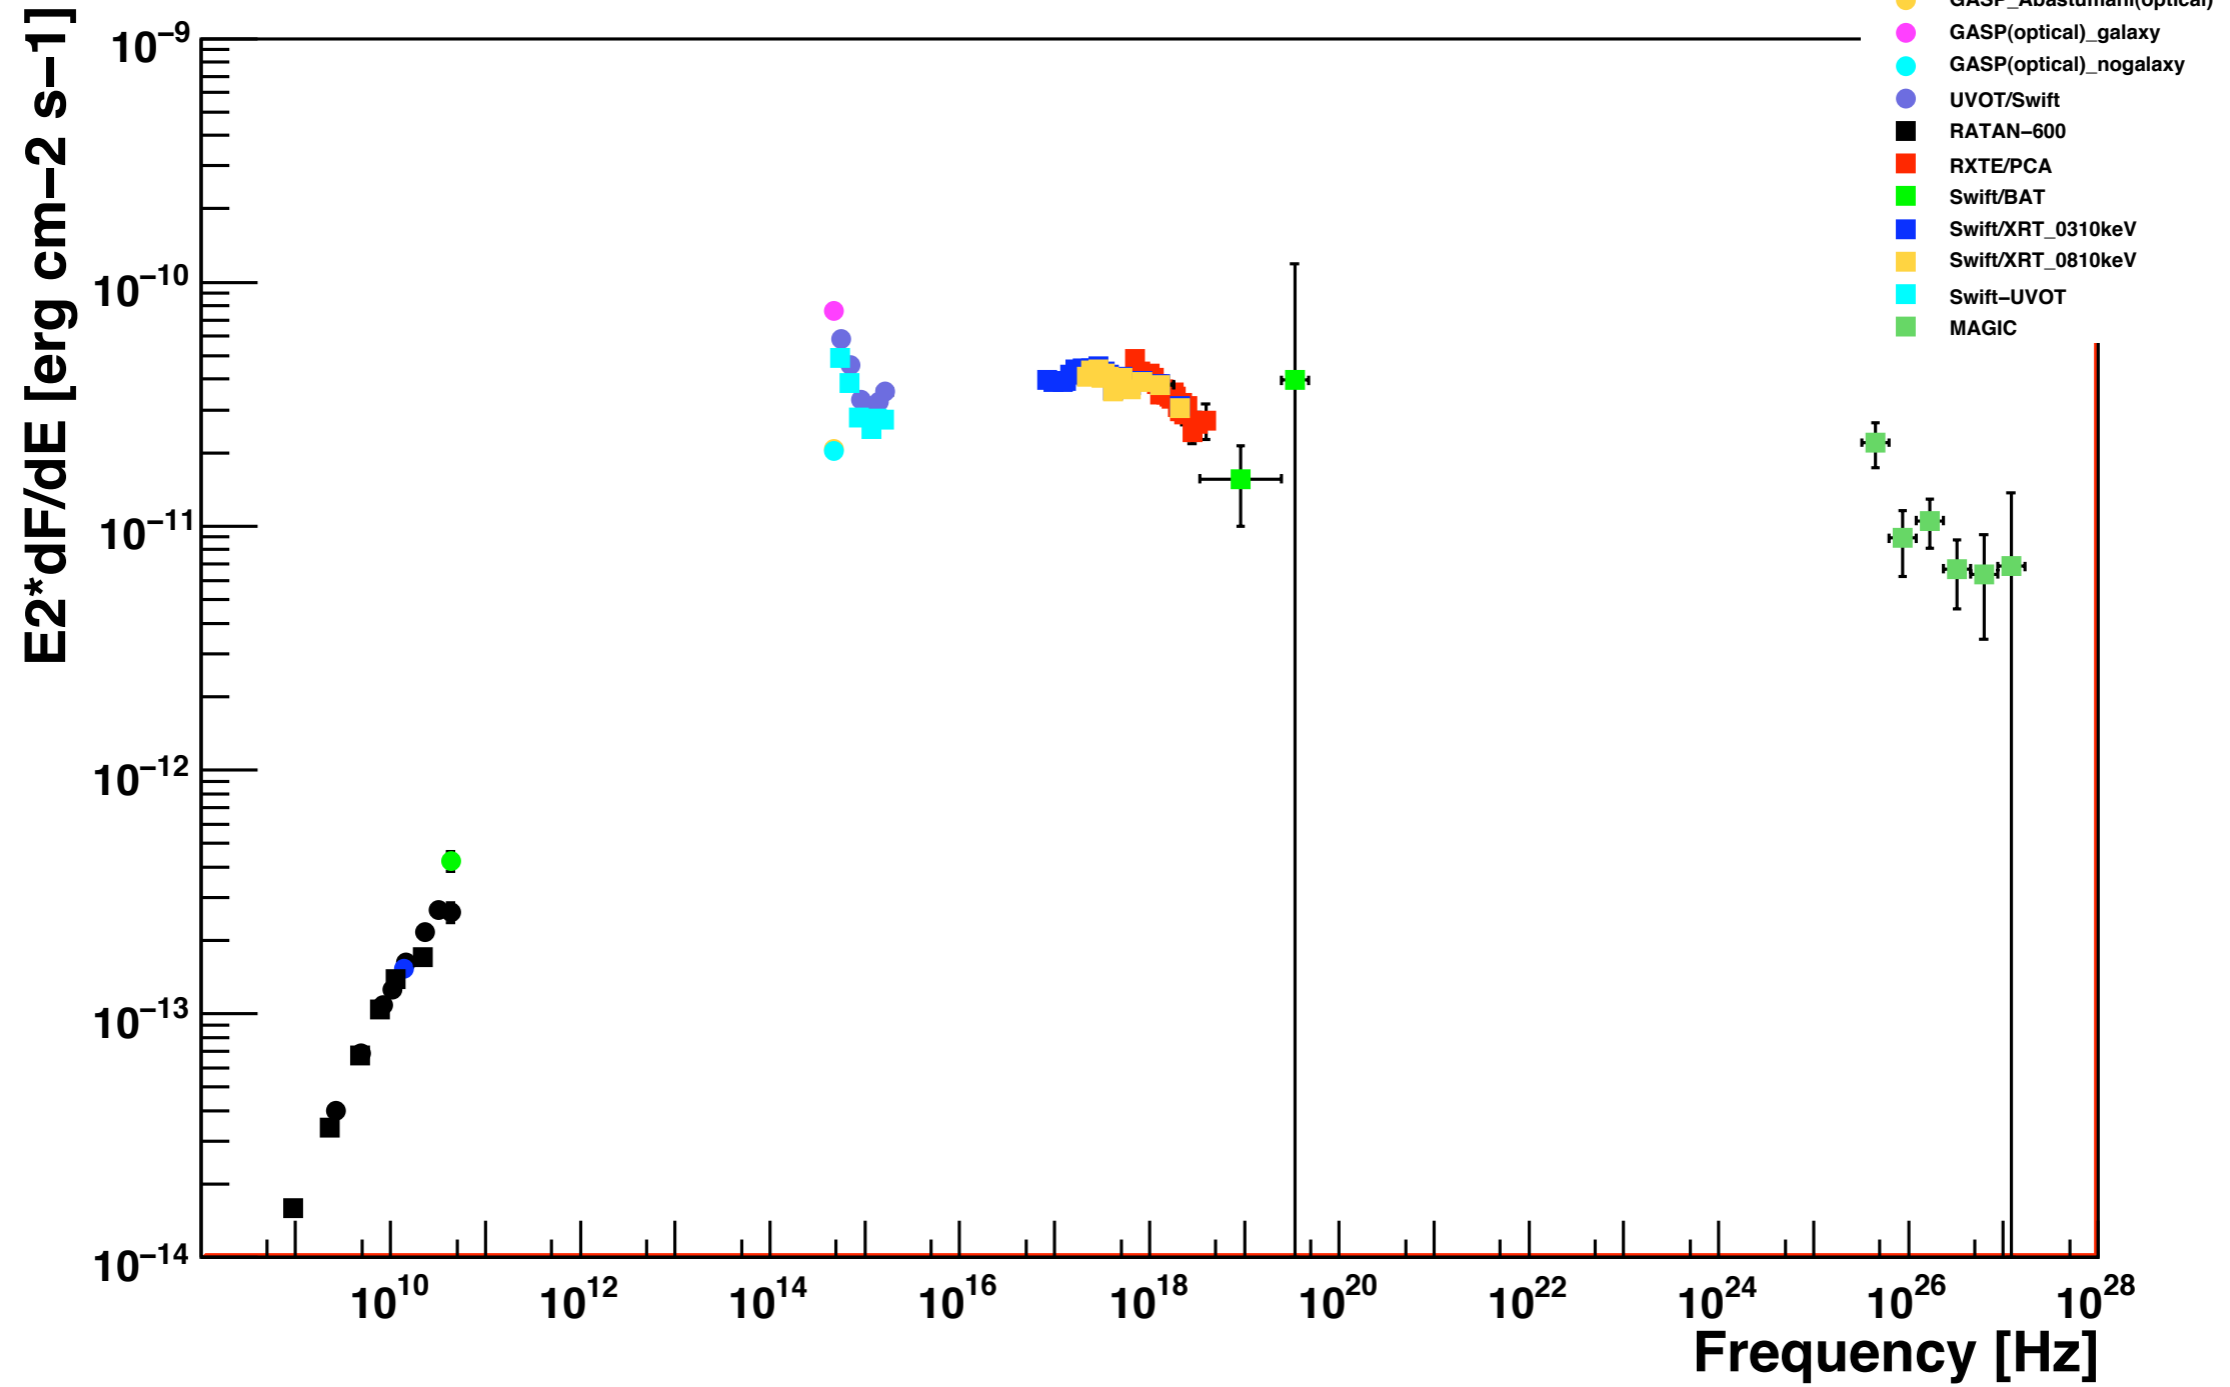

Mrk501 2008 MW SED update

Diego Tescaro <diegot@ifae.es>
David Paneque <paneque@slac.stanford.edu>

EVO meeting - May 8th 2009

SED 54550.00 to 54602.00

BAT + RATAN-600

SED 54550.00 to 54560.00

SED 54560.00 to 54574.00

SED 54574.00 to 54602.00