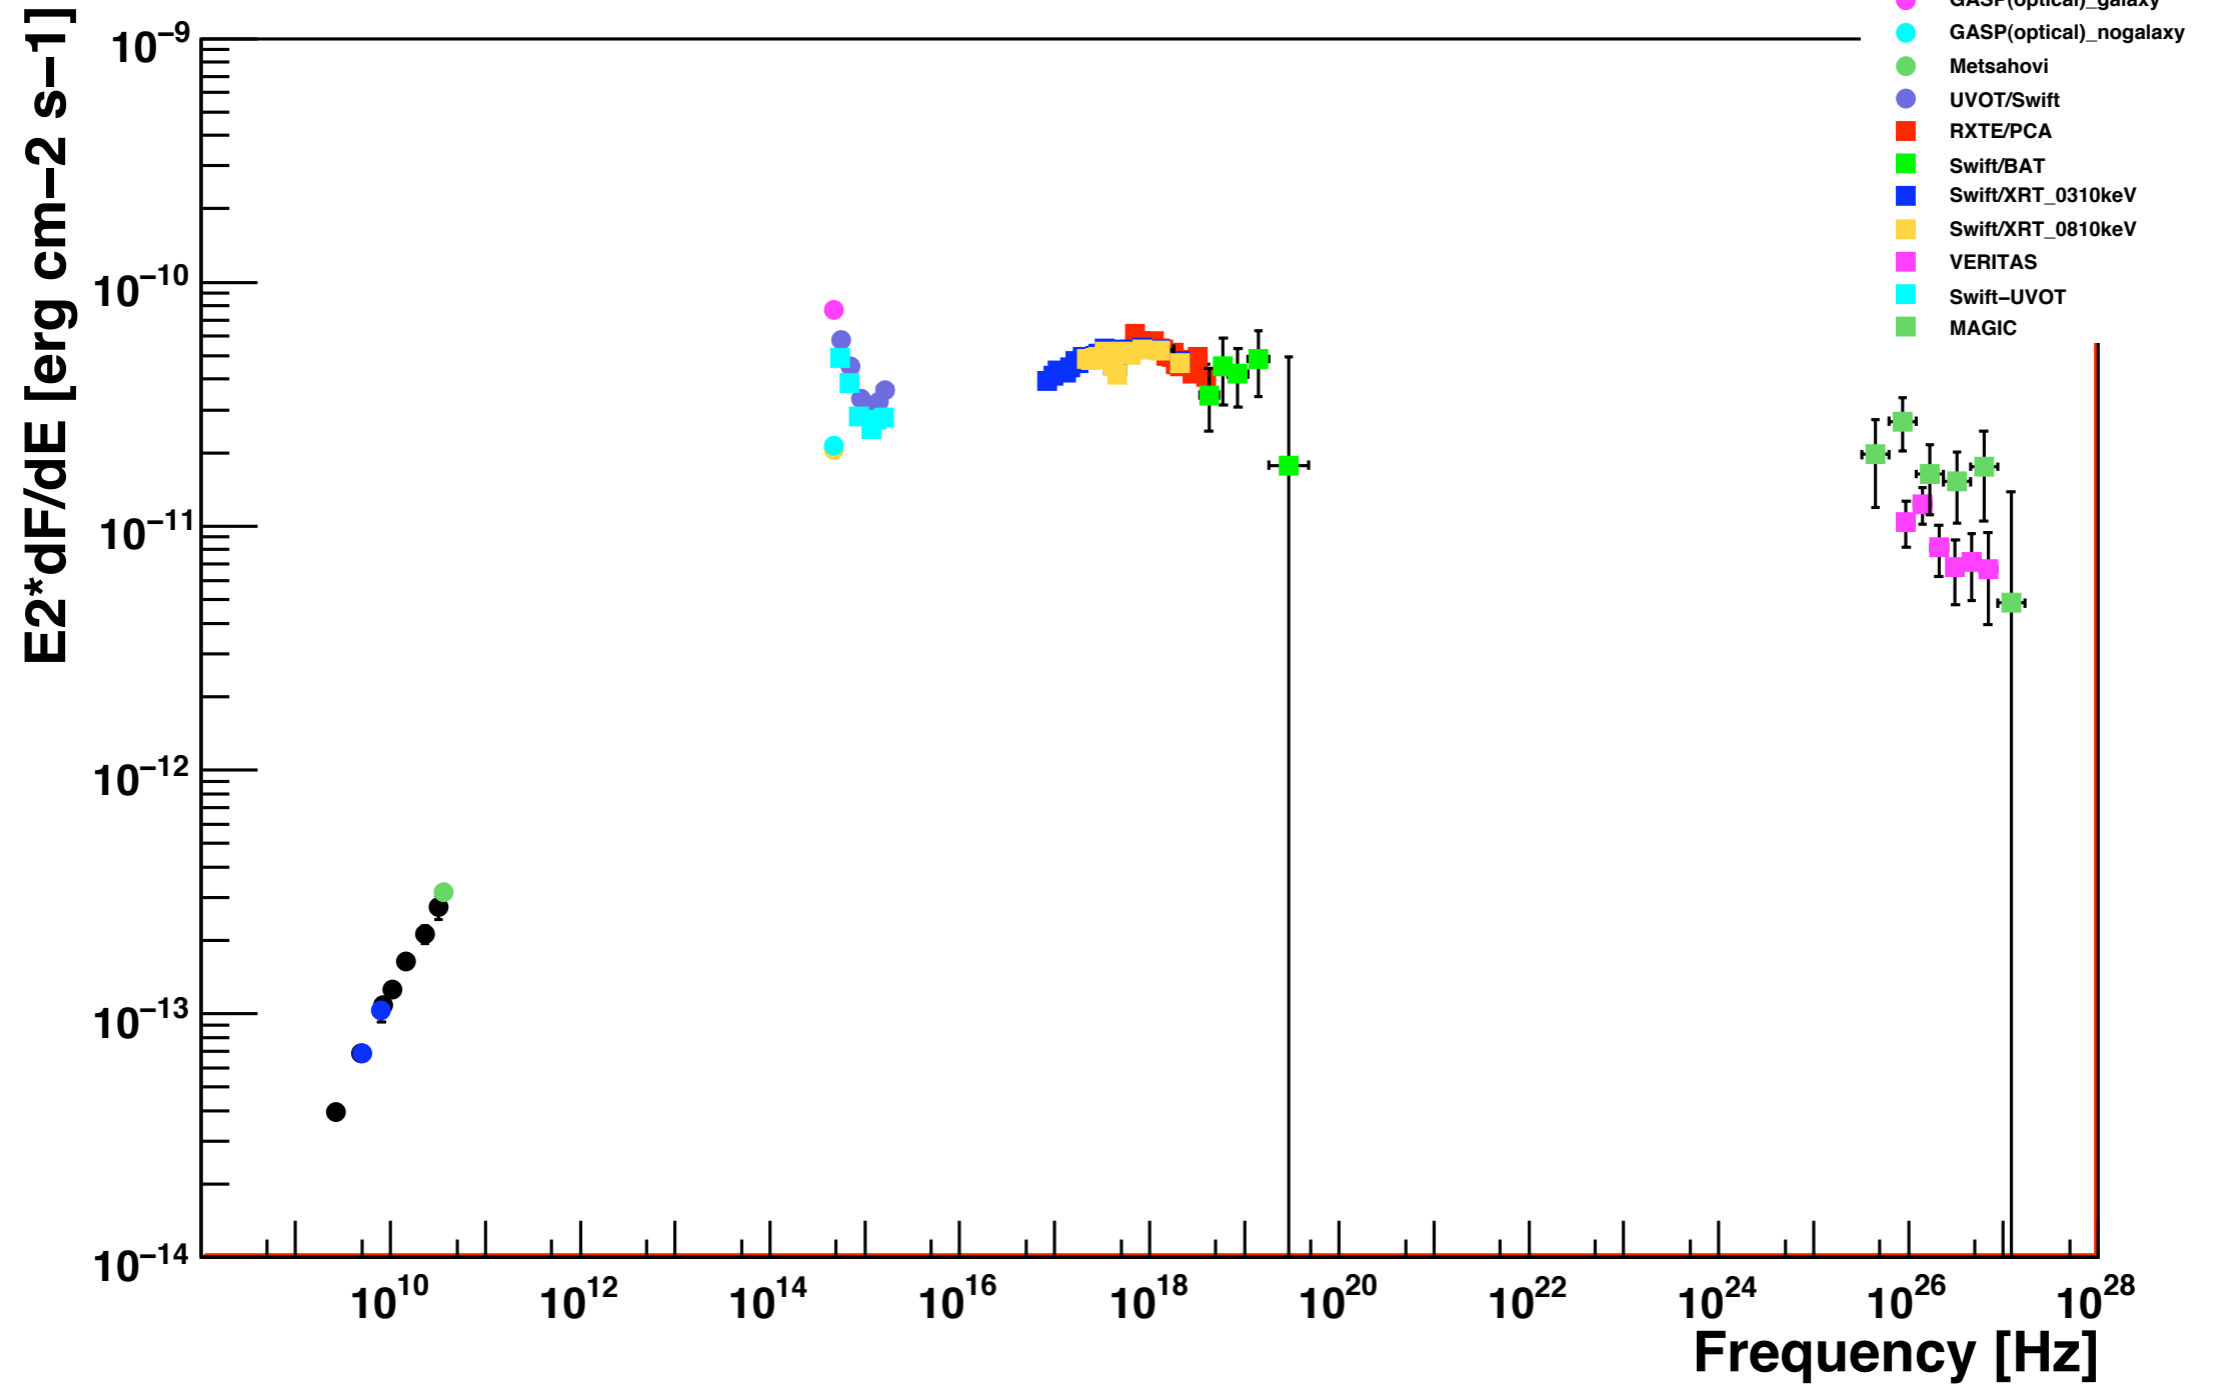

Mrk501 2008 MW SED update

Diego Tescaro <diegot@ifae.es>
David Paneque <paneque@slac.stanford.edu>

EVO meeting - May 8th 2009

SED 54550.00 to 54602.00

BAT + RATAN-600

SED 54550.00 to 54560.00

SED 54560.00 to 54574.00

SED 54574.00 to 54602.00